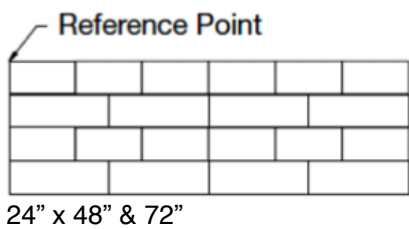

The light weight panels are 3/4" thick and either acoustically absorbent or reflective. (Panel weight is 2.75 lbs per square foot.)

Available in 24" widths and either 48", 72" or 96" long as standard with a 1/4" (6mm) reveal between all panel edges.

Quick, simple, clean and durable.
GRID® wall panel

T-Calc, Topeka, KS

STAGGERED LAYOUTS

Key Features include :

- Mix and match panel sizes
- Narrow 1/4" reveal
- Hook-on removable panels (for 15/16" suspension)
- Continuous ceilings and clouds
- Integrates walls with AAM's wall panel systems (see website)