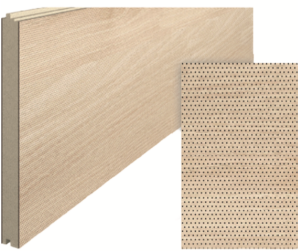

AAM Suspended Wood Ceilings

RAPID INSTALL CEILING PANEL SYSTEM THAT
ATTACHES TO SUSPENDED CEILING GRID
WITH CONCEALED CLIPS

TRUE
STORY
AAM

HOLIDAY INN
VANCOUVER AIRPORT

Real Wood Veneer Concealed Grid Ceiling Panels

Slotted 32/3

Perforated 8,8,3

Perforated 4,4,1.5

Perforated Micro

Rapid install ceiling with concealed suspension delivers vast sweeping areas of uninterrupted wood finishes

AAM concealed suspended ceiling panels are made from durable, class 'A' Fire Rated Real Wood Veneer

The light weight panels are 3/4" thick and either acoustically absorbent or reflective. (Panel weight is 2.75 lbs per square foot.)

Available in 24" widths and either 48", 72" or 96" long as standard with a 1/4" (6mm) reveal between all panel edges.

Select from any of the 45 Real Wood Veneer species or add a custom specie or color.

Panels are pre-drilled for suspension clips making installation fast and simple on to a conventional suspended ceiling grid .