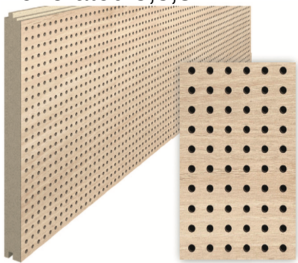

AAM Suspended Wood Ceilings

RAPID INSTALL CEILING PANEL SYSTEM THAT
ATTACHES TO SUSPENDED CEILING GRID
WITH CONCEALED CLIPS

TRUE
STORY
AAM

HOLIDAY INN
VANCOUVER AIRPORT

Real Wood Veneer Concealed Grid Ceiling Panels

Slotted 32/3

Perforated 8,8,3

Perforated 4,4,1.5

Perforated Micro

Rapid install ceiling with concealed suspension delivers vast sweeping areas of uninterrupted wood finishes

AAM concealed suspended ceiling panels are made from durable, class 'A' Fire Rated Real Wood Veneer

The light weight panels are 3/4" thick and either acoustically absorbent or reflective. (Panel weight is 2.75 lbs per square foot.)

Available in 24" widths and either 48", 72" or 96" long as standard with a 1/4" (6mm) reveal between all panel edges.

Select from any of the 45 Real Wood Veneer species or add a custom specie or color.

Panels are pre-drilled for suspension clips making installation fast and simple on to a conventional suspended ceiling grid .