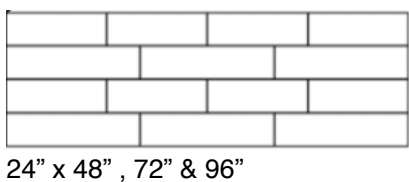

The light weight panels are 3/4" thick and either acoustically absorbent or reflective. (Panel weight is 2.75 lbs per square foot.)

Available in 24" widths and either 48", 72" or 96" long as standard with a 1/4" (6mm) reveal between all panel edges.

Quick, simple, clean and durable.
GRID® wall panel

T-Calc, Topeka, KS

STAGGERED LAYOUTS

Key Features include :

- Mix and match panel sizes
- Narrow 1/4" reveal
- Hook-on removable panels (for 15/16" suspension)
- Continuous ceilings and clouds
- Integrates walls with AAM's wall panel systems (see website)