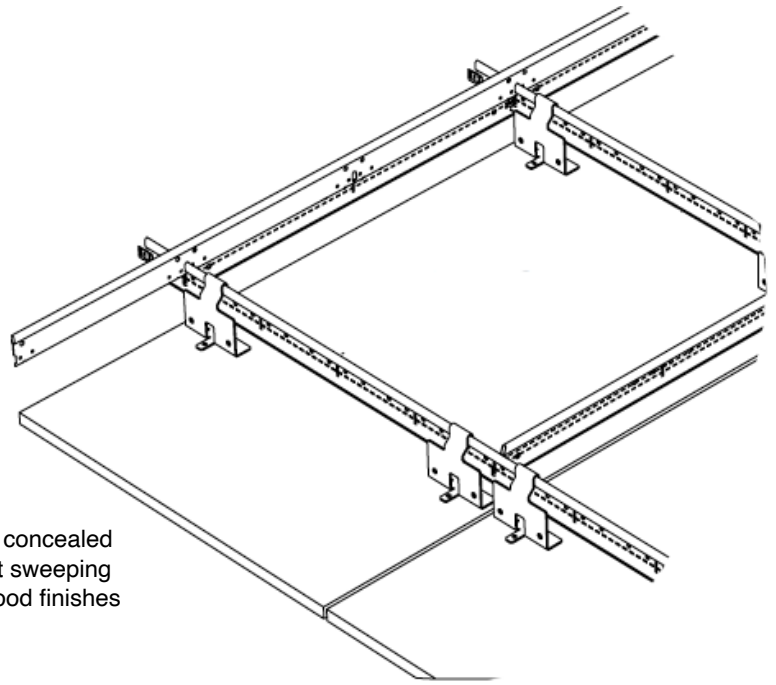

Slotted 32/3

Perforated 8,8,3

Perforated 4,4,1.5

Perforated Micro

Rapid install ceiling with concealed suspension delivers vast sweeping areas of uninterrupted wood finishes

AAM concealed suspended ceiling panels are made from durable, class 'A' Fire Rated Real Wood Veneer

The light weight panels are 3/4" thick and either acoustically absorbent or reflective. (Panel weight is 2.75 lbs per square foot.)

Available in 24" widths and either 48", 72" or 96" long as standard with a 1/4" (6mm) reveal between all panel edges.

Quick, simple, clean and durable.
GRID® wall panel

T-Calc, Topeka, KS

STAGGERED LAYOUTS

Key Features include :

- Mix and match panel sizes
- Narrow 1/4" reveal
- Hook-on removable panels (for 15/16" suspension)
- Continuous ceilings and clouds
- Integrates walls with AAM's wall panel systems (see website)