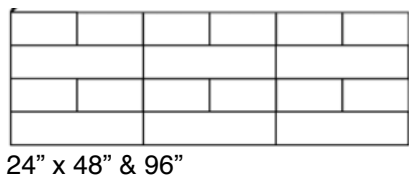

STAGGERED LAYOUTS

Key Features include :

- -Mix and match panel sizes
- -Narrow 1/4" reveal
- -Hook-on removable panels (for 15/16" suspension)
- -Continuous ceilings and clouds
- -Integrates walls with AAM's wall panel systems (see website)

FAST EASY INSTALL. CONCEALED FASTENERS