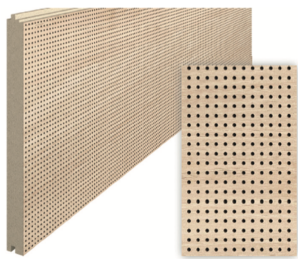

AAM Suspended Wood Ceilings

RAPID INSTALL CEILING PANEL SYSTEM THAT
ATTACHES TO SUSPENDED CEILING GRID
WITH CONCEALED CLIPS

TRUE
STORY
AAM

HOLIDAY INN
VANCOUVER AIRPORT

Real Wood Veneer Concealed Grid Ceiling Panels

Slotted 32/3

Perforated 8,8,3

Perforated 4,4,1.5

Perforated Micro

Rapid install ceiling with concealed suspension delivers vast sweeping areas of uninterrupted wood finishes

AAM concealed suspended ceiling panels are made from durable, class 'A' Fire Rated Real Wood Veneer

The light weight panels are 3/4" thick and either acoustically absorbent or reflective. (Panel weight is 2.75 lbs per square foot.)

Available in 24" widths and either 48", 72" or 96" long as standard with a 1/4" (6mm) reveal between all panel edges.

Select from any of the 45 Real Wood Veneer species or add a custom specie or color.

Panels are pre-drilled for suspension clips making installation fast and simple on to a conventional suspended ceiling grid .